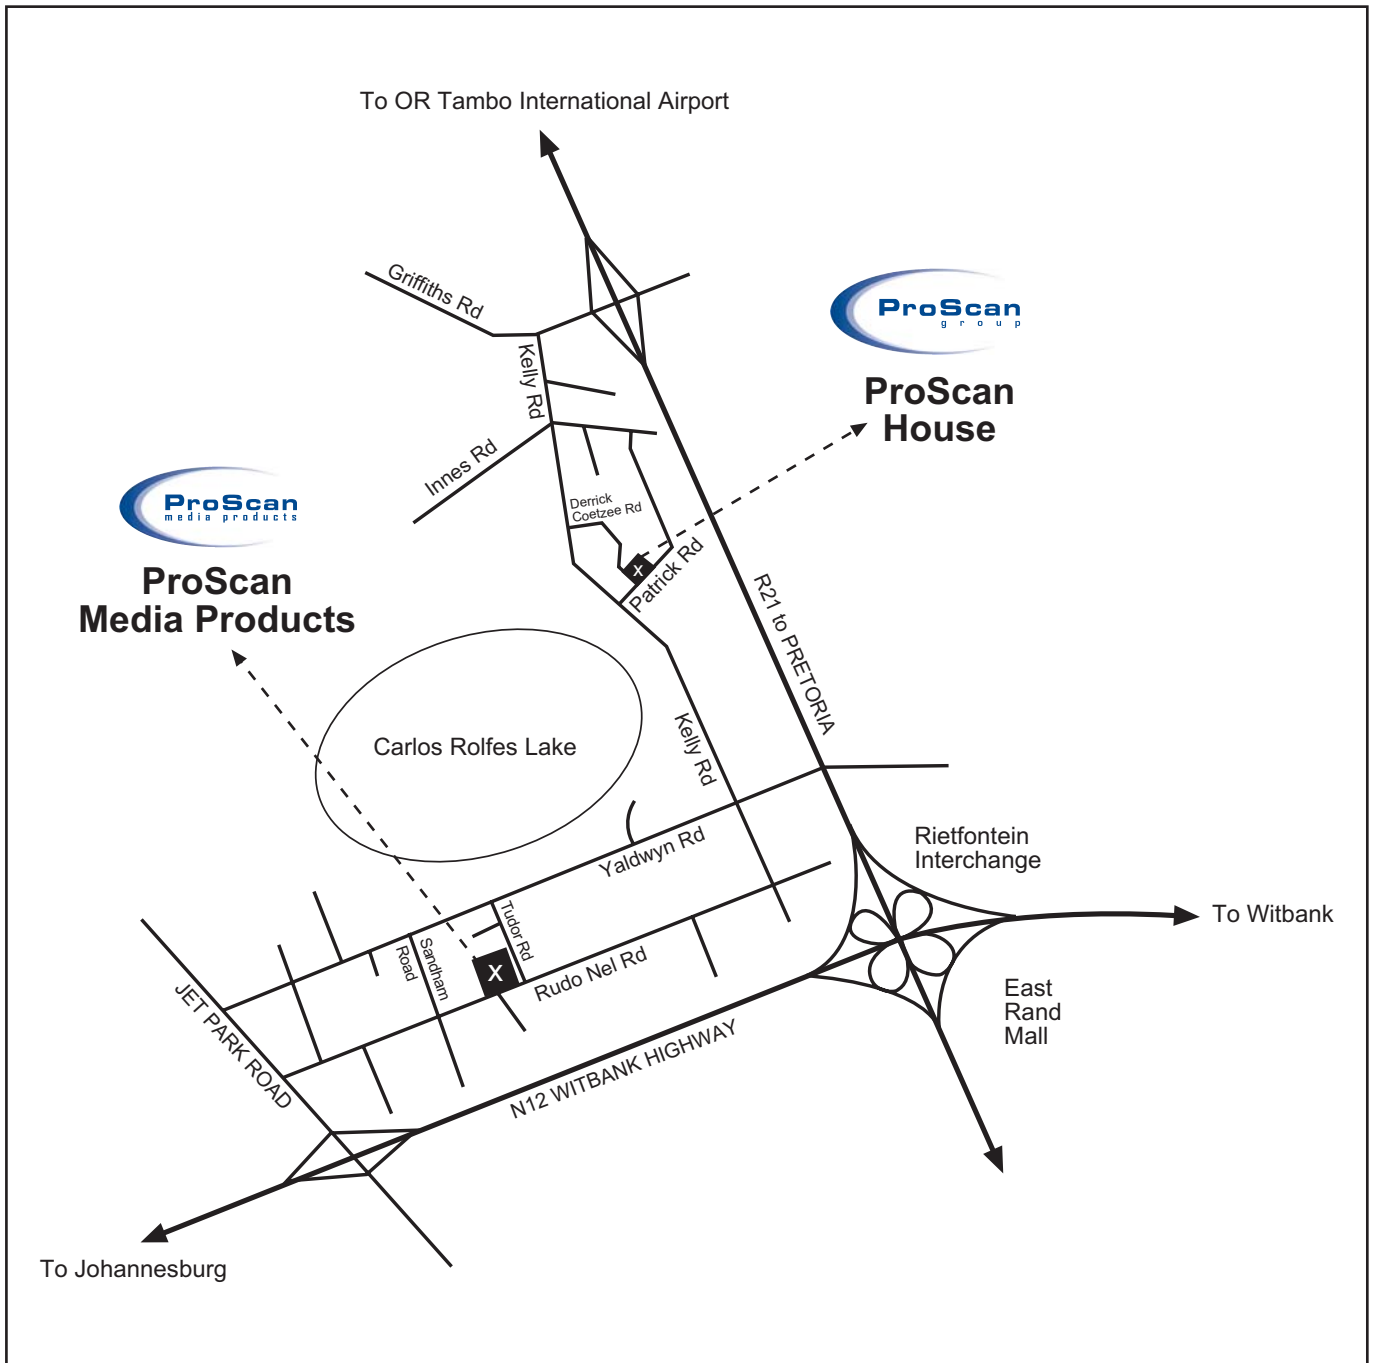

Directions to ProScan Group and ProScan Media Products

ProScan Media Products
 253 Rudo Nel Road, Jetpark
 Boksburg, 1469
 Tel: +27(0)11 826 1211
 Fax: +27(0)11 826 1799

ProScan Group
 ProScan House, 30 Derrick Coetzee Road
 (Cnr Patrick), Jet Park, Boksburg, 1469
 Tel: +27(0)11 397 3779
 Fax: +27(0)11 397 3867