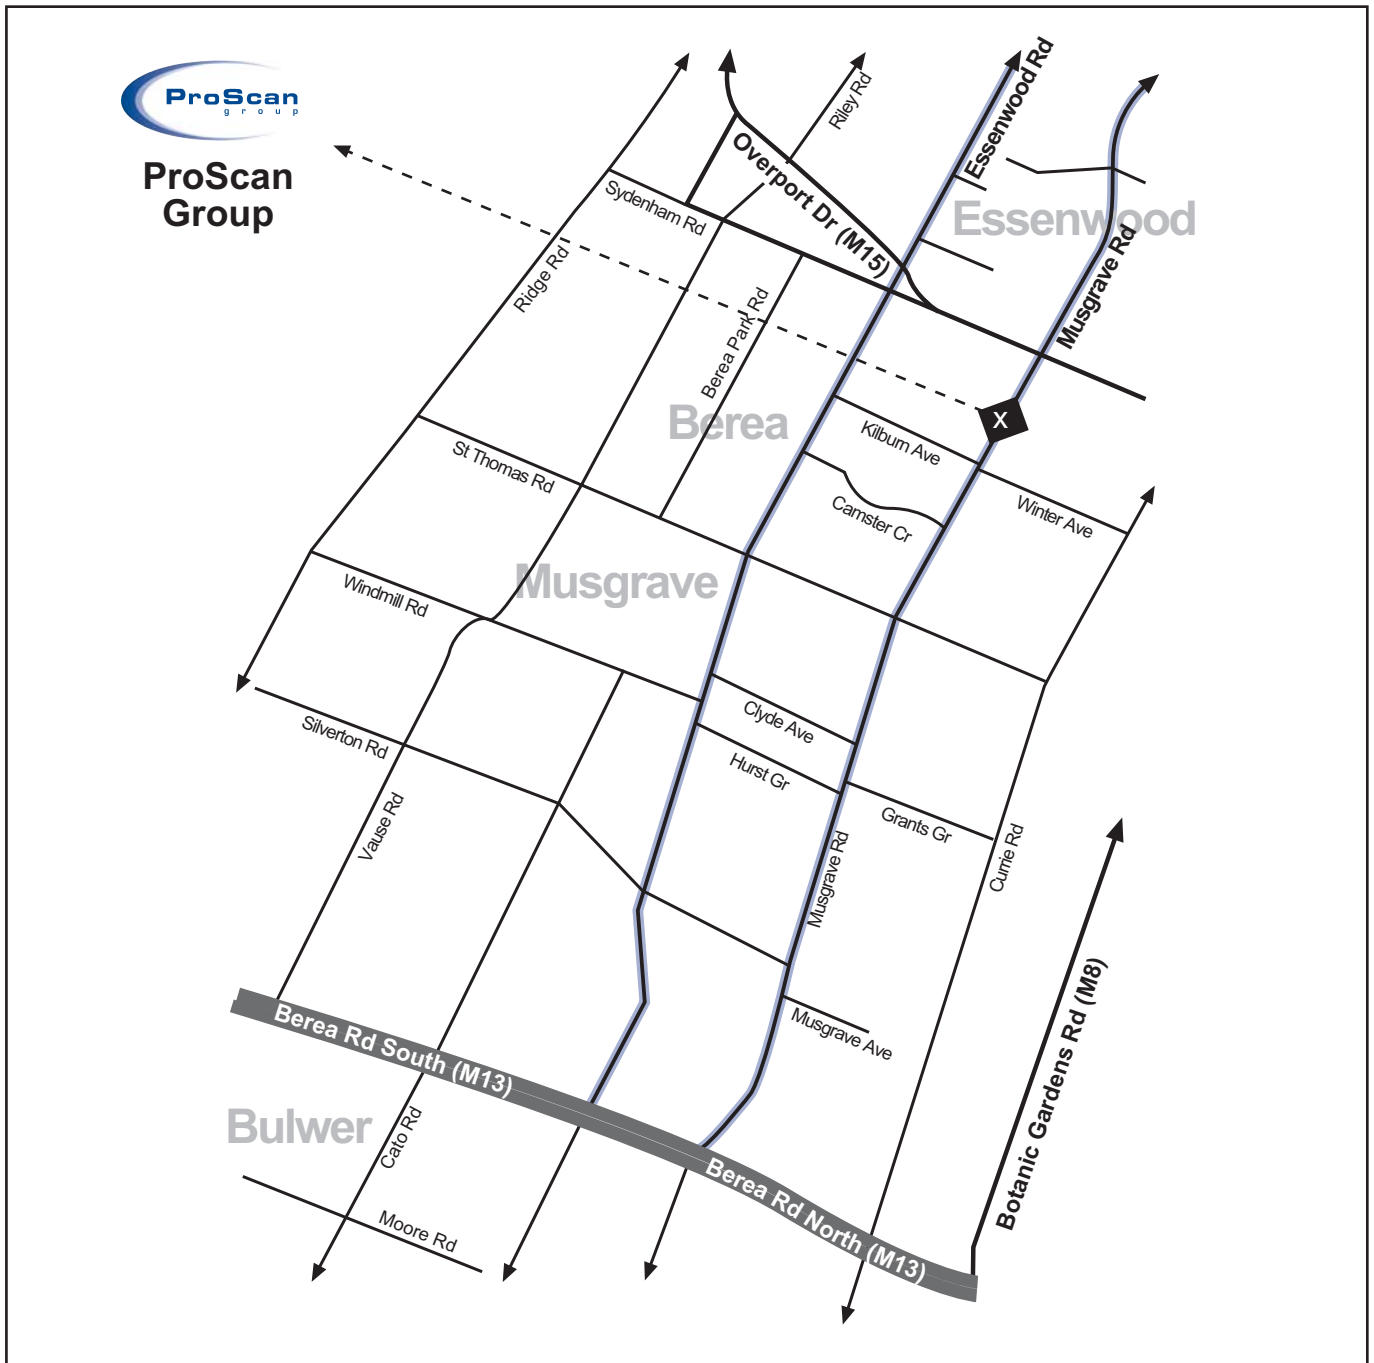

Directions to KZN ProScan Group

ProScan Group
Suite 5, Essenview Building,
Strathmore Park, 305 Musgrave Rd,
Musgrave, 4001
Tel: +27(0)31 202 9790
Fax: +27(0)31 201 7972